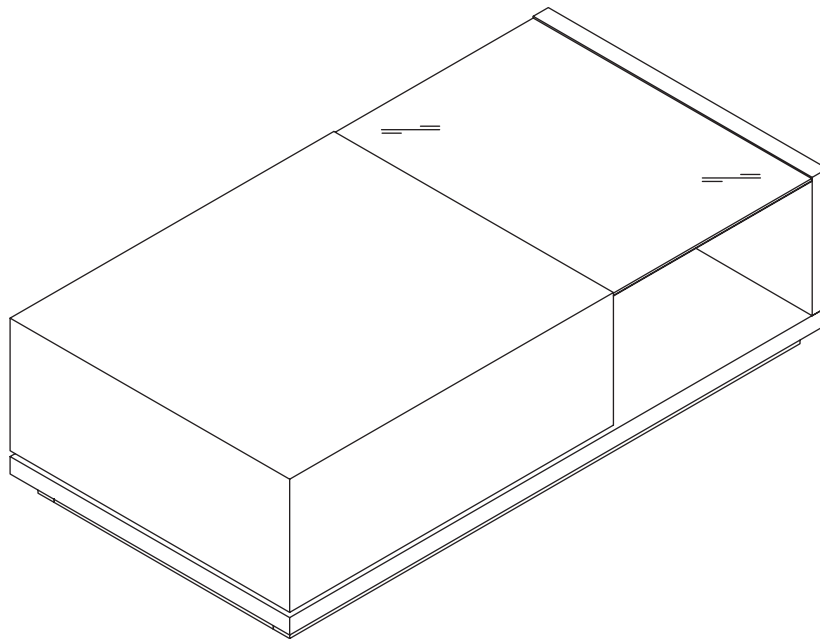

ROVECONCEPTS

Refined Luxury Living

TRUMAN COFFEE TABLE ASSEMBLY INSTRUCTIONS

HARDWARE

A

x6 Sets
Ø15

B

x6
Ø15

C

x3
M8*50

D

x3
Ø22*10

E

x1
6mm

F

x4
M6*40

G

x4
Ø13*7

H

x1
4mm

I

x6
Ø15

STEP 1

STEP 4