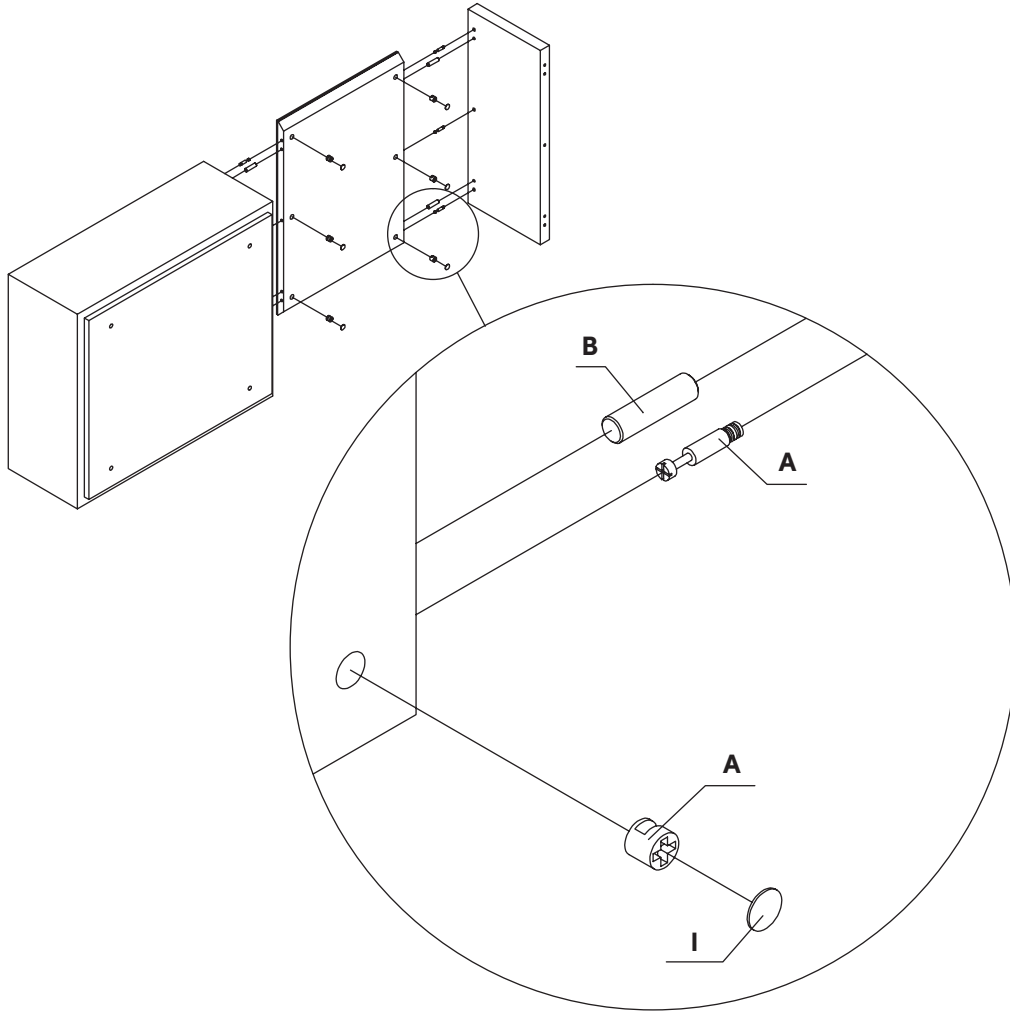

ROVECONCEPTS

Refined Luxury Living

TRUMAN COFFEE TABLE ASSEMBLY INSTRUCTIONS

HARDWARE

A

x6 Sets
Ø15

B

x6
Ø15

C

x3
M8*50

D

x3
Ø22*10

E

x1
6mm

F

x4
M6*40

G

x4
Ø13*7

H

x1
4mm

I

x6
Ø15

STEP 1

STEP 4