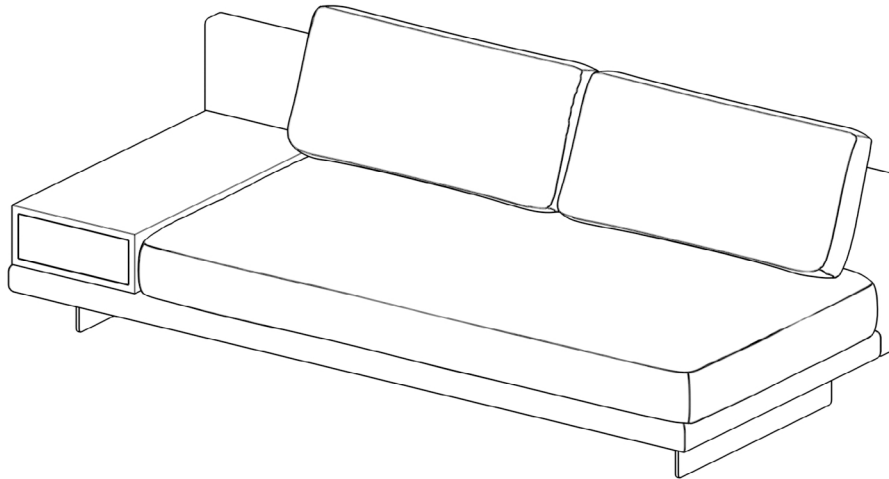

ROVECONCEPTS

Refined Luxury Living

DRESDEN ARMLESS SOFA ASSEMBLY INSTRUCTIONS

HARDWARE

A

x8
M8*25

B

x8
ø17* ø10*2