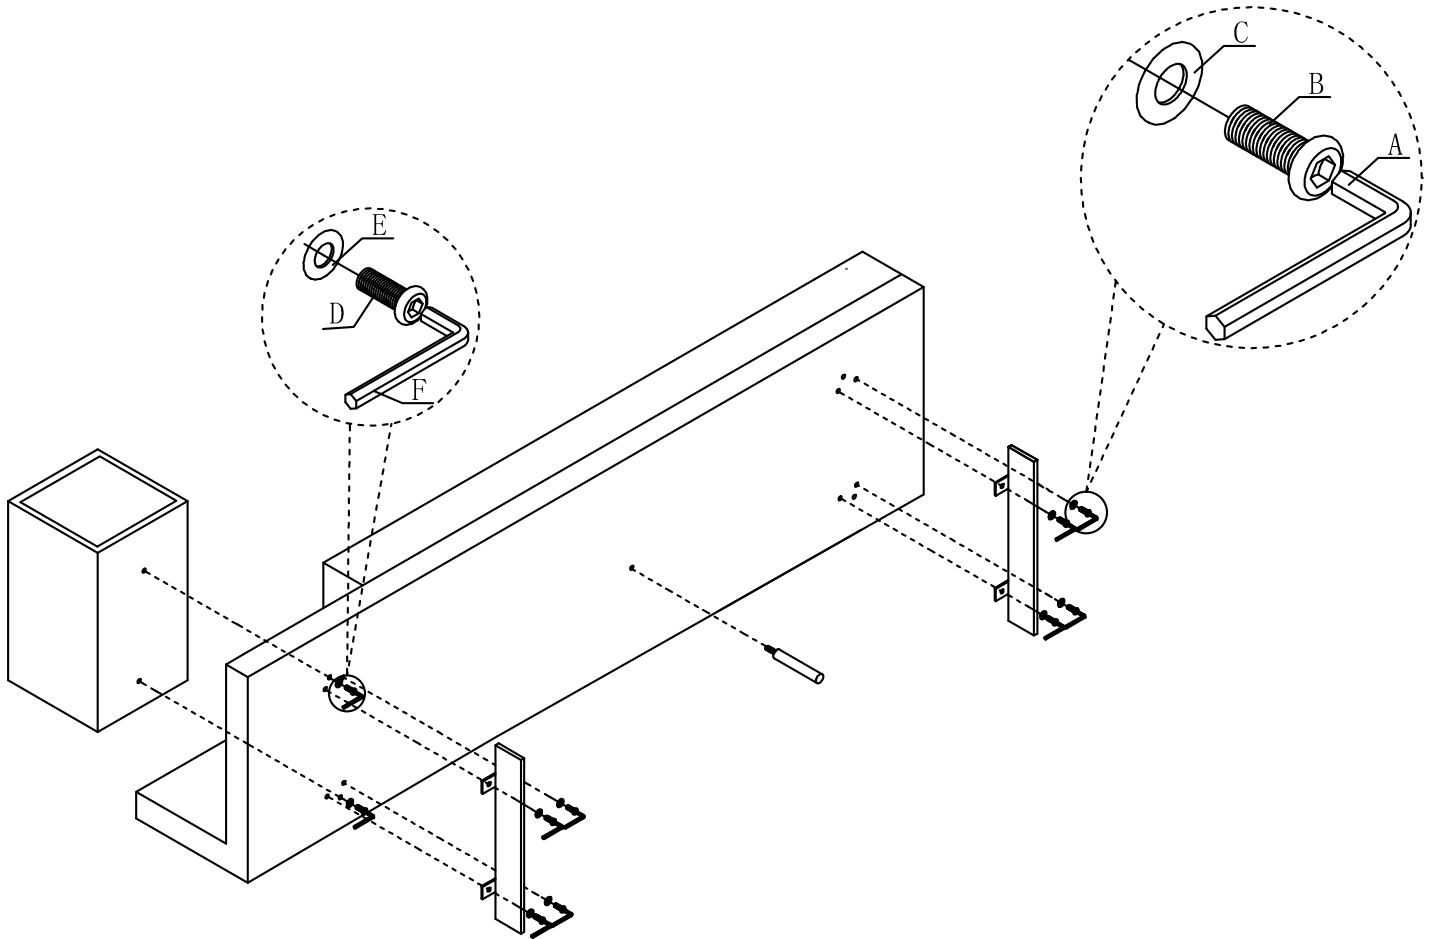

ROVECONCEPTS

Refined Luxury Living

DRESDEN ARMLESS SOFA ASSEMBLY INSTRUCTIONS

HARDWARE

A

x8
M8*25

B

x8
ø17* ø10*2

C

x1
M5

D

x2
M6*120

E

x2
ø13* ø6*1

F

x1
M4

STEP 1

STEP 2