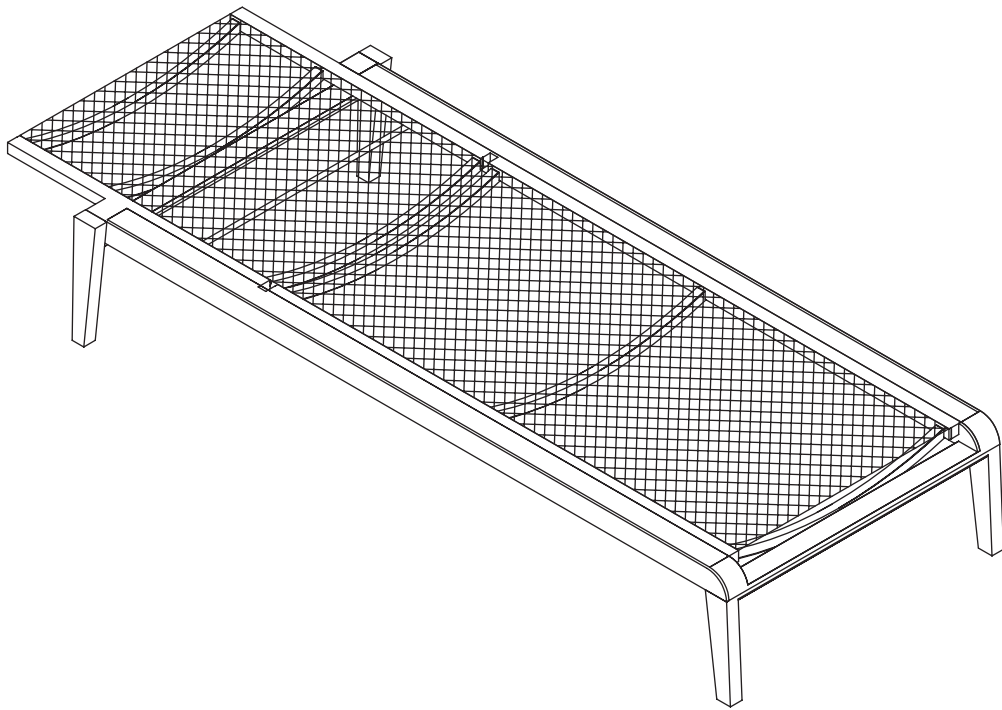

ROVECONCEPTS

Refined Luxury Living

PRESTON OUTDOOR LOUNGER ASSEMBLY INSTRUCTIONS

HARDWARE

A

x1

B

x10
Washer

C

x8
M6*25mm

D

x2
M6*40mm

E

x2
Plastic Washer

F

x10