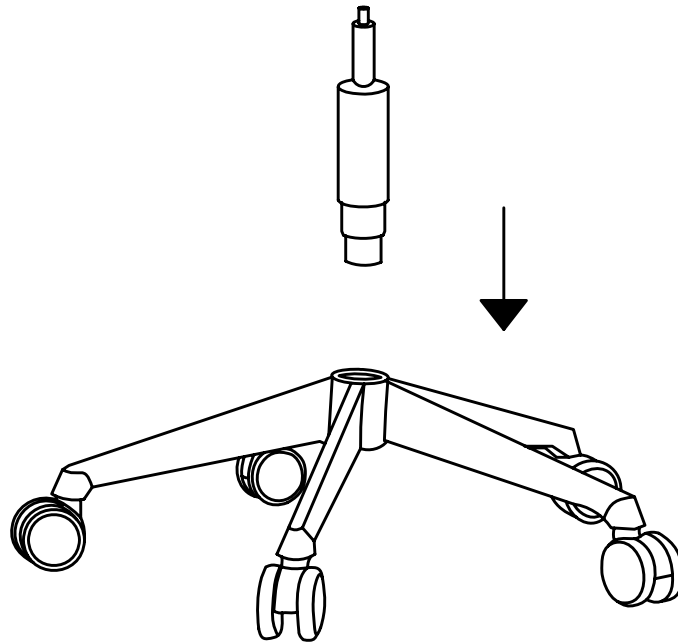

ROVECONCEPTS

Refined Luxury Living

MANAGEMENT OFFICE CHAIR ASSEMBLY INSTRUCTIONS

HARDWARE

A
x5
Casters

B
x1
Pneumatic Rod

C
x1
5-Star Base

D
x1
Seat

STEP 1

STEP 2

STEP 3

STEP 4