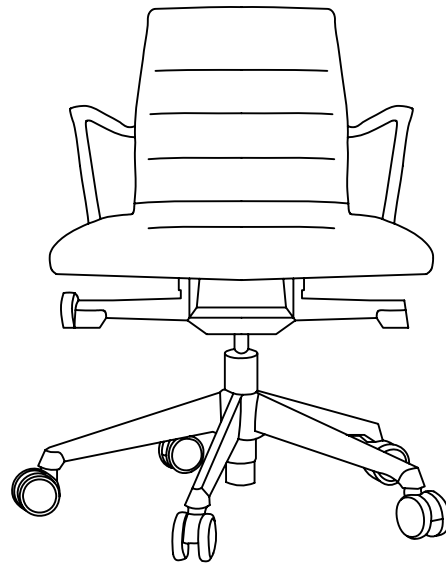

ROVECONCEPTS

Refined Luxury Living

MANAGEMENT OFFICE CHAIR ASSEMBLY INSTRUCTIONS

HARDWARE

A
x5
Casters

B
x1
Pneumatic Rod

C
x1
5-Star Base

D
x1
Seat