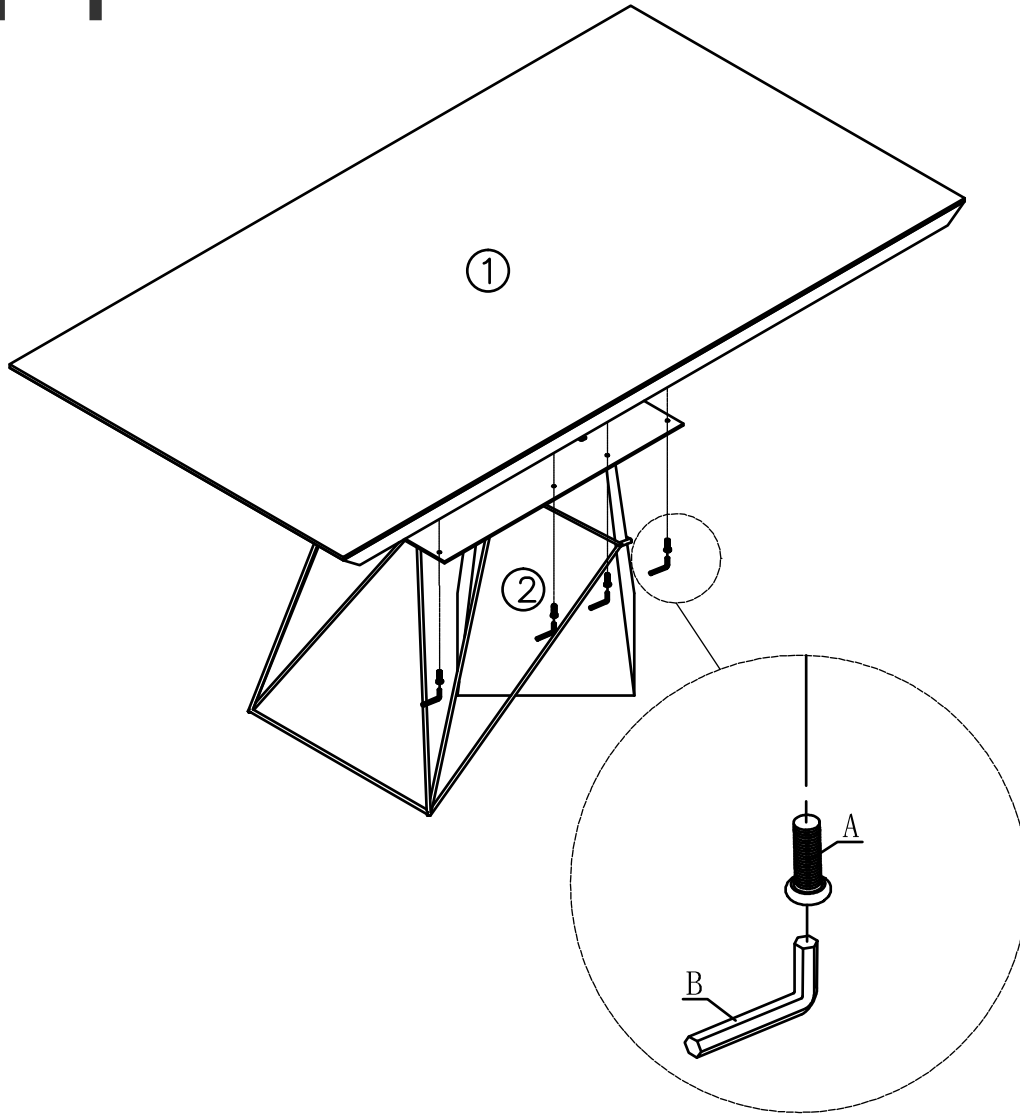

ROVECONCEPTS

Refined Luxury Living

WINSTON RECTANGULAR DINING TABLE ASSEMBLY INSTRUCTIONS

HARDWARE

A

x18
M8*25

B

x1
M5

STEP 1

STEP 2