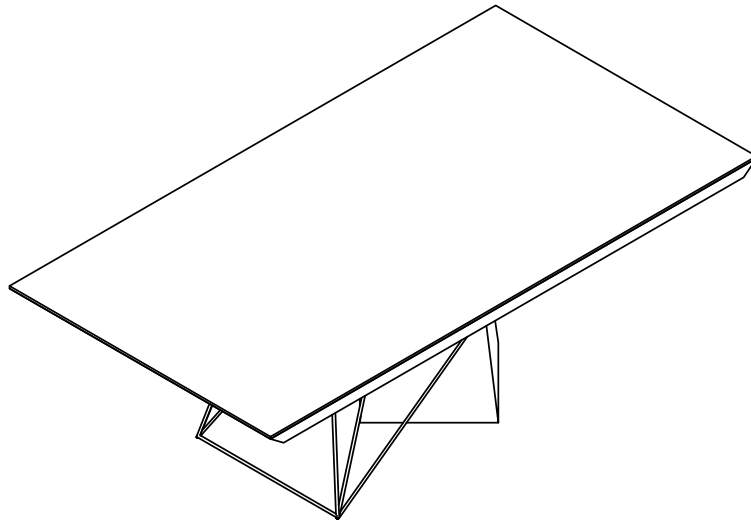

ROVECONCEPTS

Refined Luxury Living

WINSTON RECTANGULAR DINING TABLE ASSEMBLY INSTRUCTIONS

HARDWARE

A

x18
M8*25

B

x1
M5

STEP 1

STEP 2