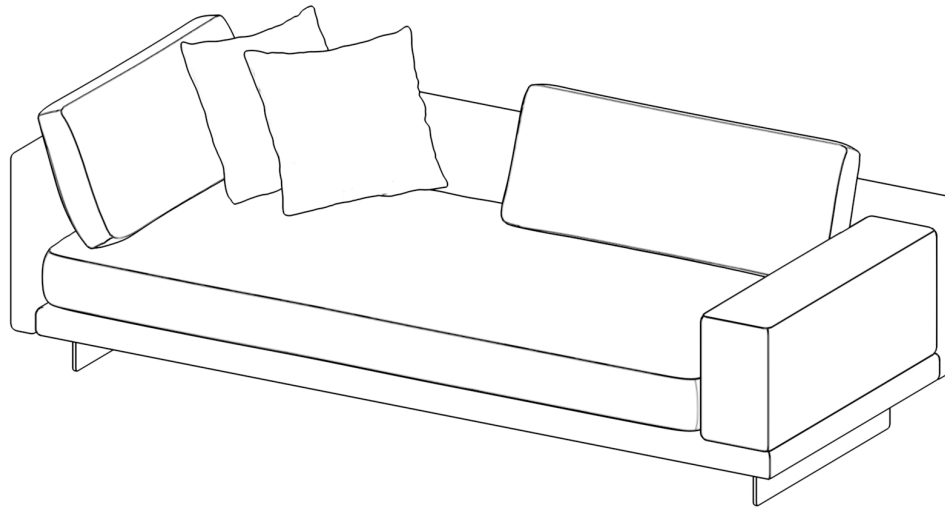

ROVECONCEPTS

Refined Luxury Living

OUTDOOR DRESDEN LEFT/RIGHT ARM SOFA ASSEMBLY INSTRUCTIONS

HARDWARE

A

x1
M5

B

x8
M8*25

C

x8
Ø17* Ø10*2

D

x1
Support Leg

STEP 1

STEP 2