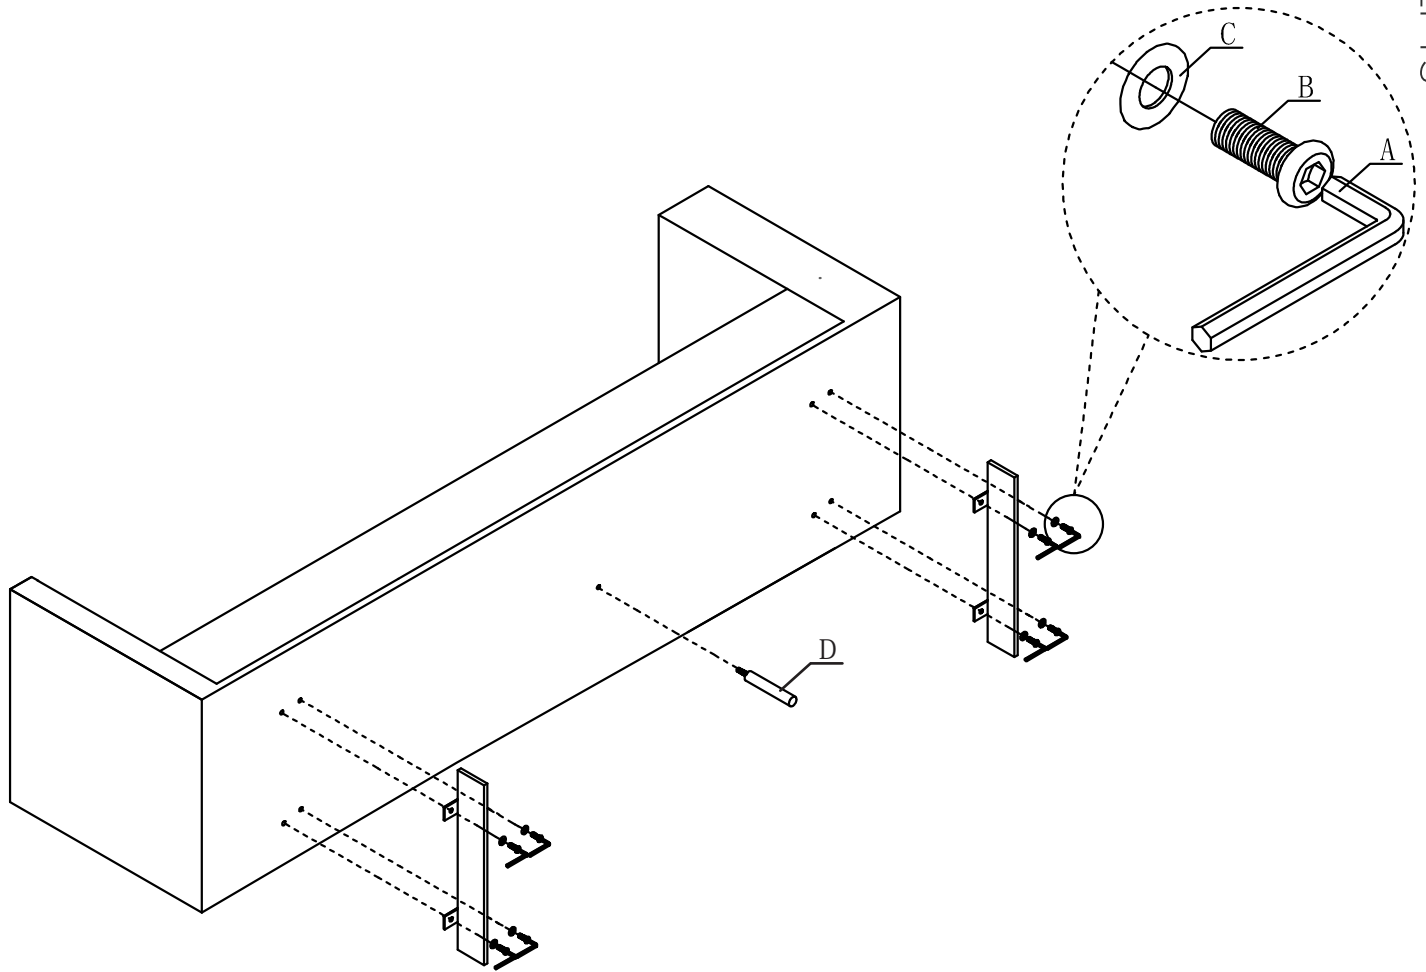

ROVECONCEPTS

Refined Luxury Living

OUTDOOR DRESDEN LEFT/RIGHT ARM SOFA ASSEMBLY INSTRUCTIONS

HARDWARE

A

x1
M5

B

x8
M8*25

C

x8
Ø17* Ø10*2

D

x1
Support Leg

STEP 1

STEP 2