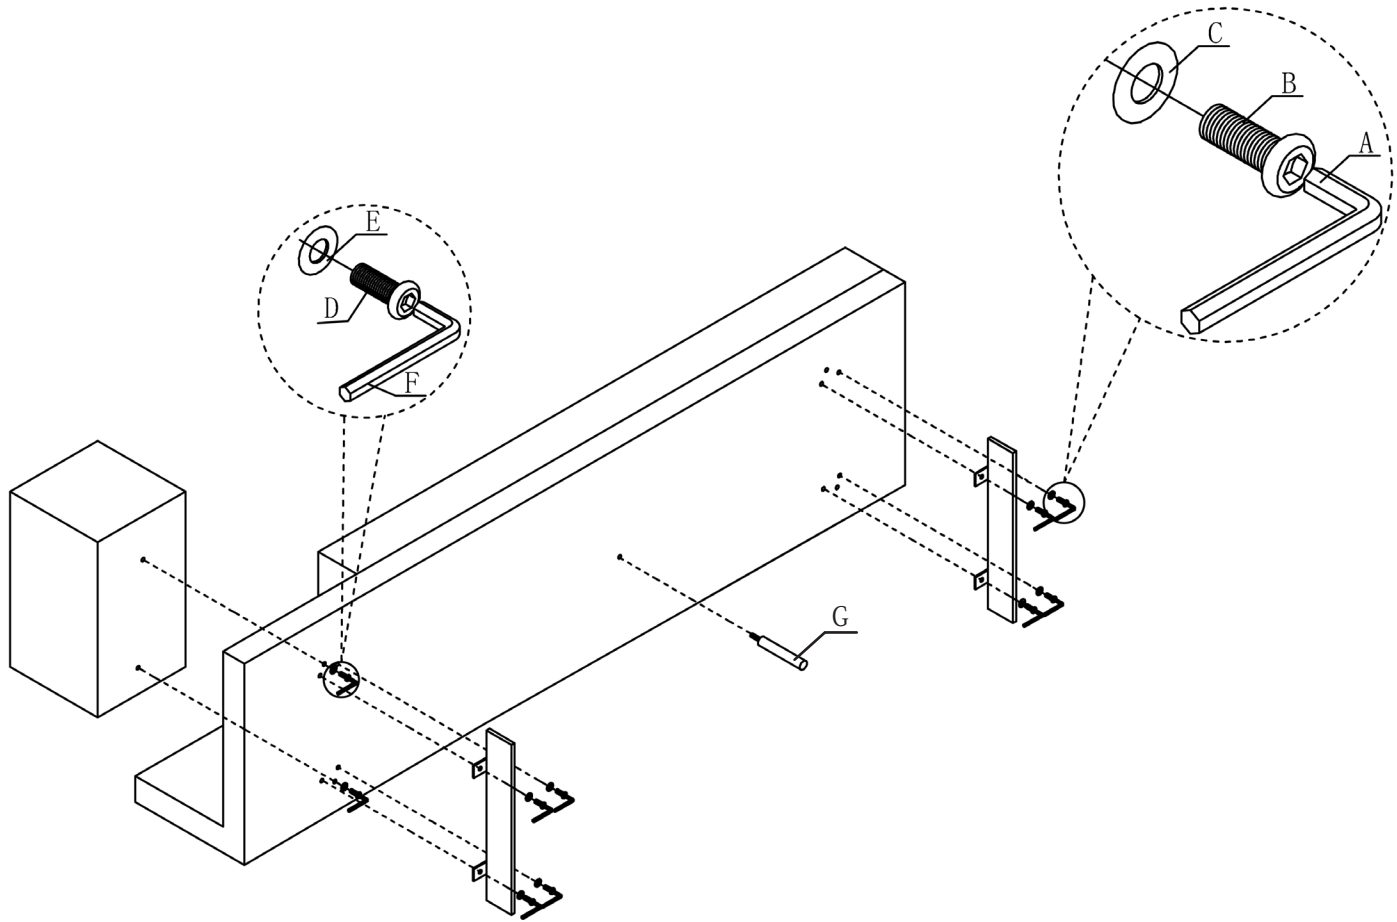

C

x8
Ø17* Ø10*2

D

x2
M6*120

E

x2
Ø13* Ø6*1

F

x1
M4

G

x1
Support Leg

STEP 1

STEP 2

ROVECONCEPTS

Refined Luxury Living

OUTDOOR DRESDEN LEFT/RIGHT ARM SOFA ASSEMBLY INSTRUCTIONS

HARDWARE

A

x1
M5

B

x8
M8*25

C

x8
Ø17* Ø10*2

D

x1
Support Leg

B

x8
M8*25

C

x8
Ø17* Ø10*2

STEP 1

STEP 2