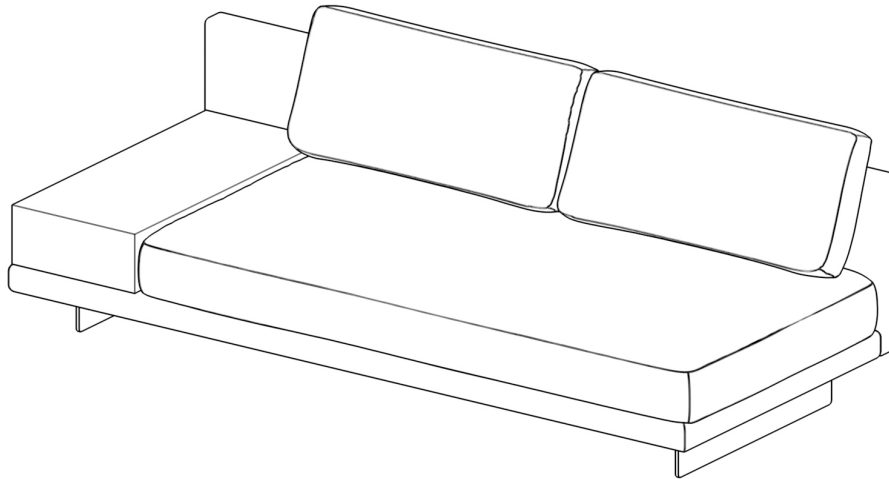

ROVECONCEPTS

Refined Luxury Living

OUTDOOR DRESDEN ARMLESS SOFA ASSEMBLY INSTRUCTIONS

HARDWARE

A

x1
M5

B

x8
M8*25

G

x1
Support Leg

STEP 1

STEP 2

ROVECONCEPTS

Refined Luxury Living

OUTDOOR DRESDEN LEFT/RIGHT ARM SOFA ASSEMBLY INSTRUCTIONS

HARDWARE

A

x1
M5

B

x8
M8*25

C

x8
Ø17* Ø10*2

D

x1
Support Leg