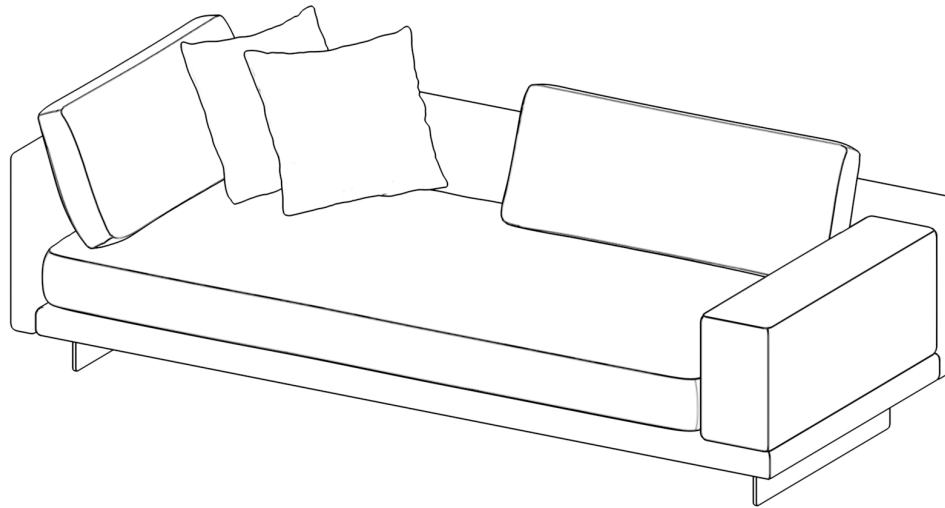

ROVECONCEPTS

Refined Luxury Living

OUTDOOR DRESDEN ARMLESS SOFA ASSEMBLY INSTRUCTIONS

HARDWARE

A

x1
M5

B

x8
M8*25

G

x1
Support Leg

STEP 1

STEP 2

ROVECONCEPTS

Refined Luxury Living

OUTDOOR DRESDEN LEFT/RIGHT ARM SOFA ASSEMBLY INSTRUCTIONS

HARDWARE

A

x1
M5

B

x8
M8*25

C

x8
Ø17* Ø10*2

D

x1
Support Leg