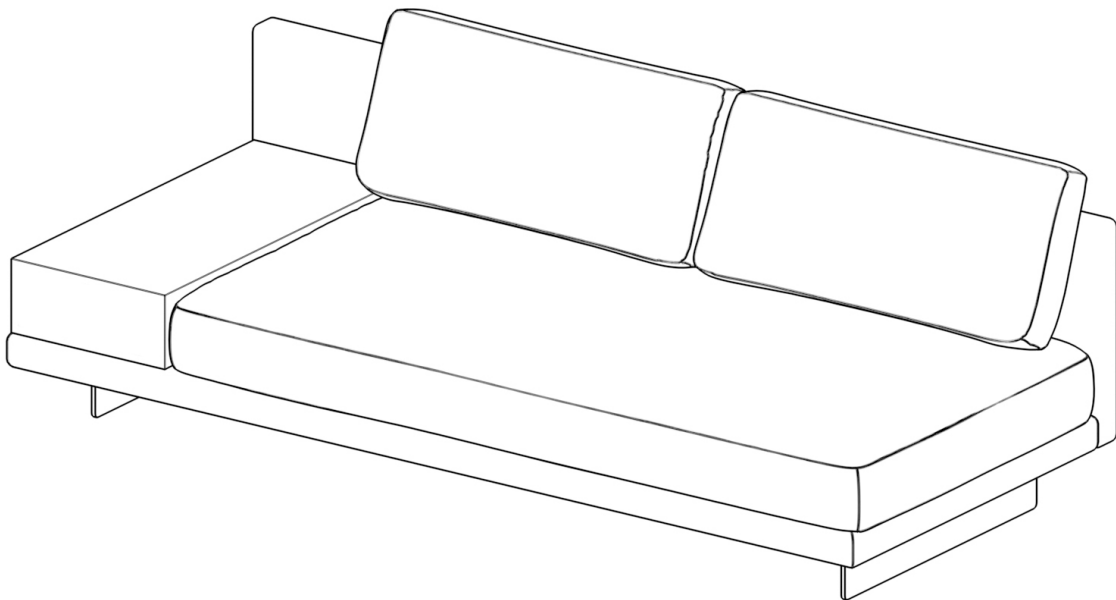

ROVECONCEPTS

Refined Luxury Living

OUTDOOR DRESDEN ARMLESS SOFA ASSEMBLY INSTRUCTIONS

HARDWARE

A

x1
M5

B

x8
M8*25

C

x8
Ø17* Ø10*2

D

x2
M6*120

E

x2
Ø13* Ø6*1

F

x1
M4

G

x1
Support Leg

STEP 1

STEP 2

ROVECONCEPTS

Refined Luxury Living

OUTDOOR DRESDEN LEFT/RIGHT ARM SOFA ASSEMBLY INSTRUCTIONS

HARDWARE

A

x1
M5

B

x8
M8*25

C

x8
Ø17* Ø10*2

D

x1
Support Leg