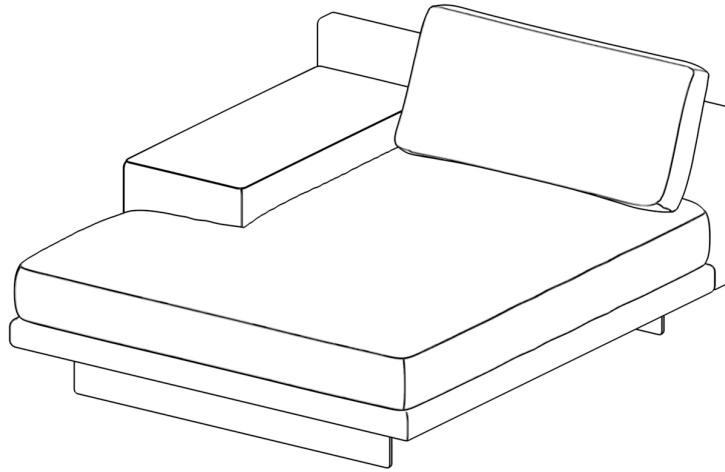

A

x1
M5

B

x8
M8*25

C

x8
Ø17* Ø10*2

D

x1
Support Leg

STEP 1

STEP 2

ROVECONCEPTS

Refined Luxury Living

**OUTDOOR DRESDEN LEFT/RIGHT
CHAISE WITH ARMREST
ASSEMBLY INSTRUCTIONS**

HARDWARE

A

x1
M5

B

x8
M8*25

C

x8
Ø17* Ø10*2

STEP 1

STEP 2