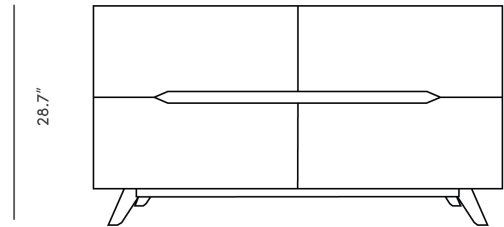

Kure

Erik Sideboard

The future looks bright with the Erik Sideboard. This modern storage unit features a vibrant white powder coated finish applied to advanced German MDF, for a clean and polished look that is also durable for everyday life. Large drawers hold plenty while solid wood legs support the weight of everything above.

Details

This premium Kure Collection furniture piece features:

- Advanced German MDF
- Eco-friendly powder coating endorsed by Singapore Green Label; no VOCs or formaldehyde and
- Semi-matte textured finish resistant to scratch, abrasion and water stains or
- FSC® certified FAS grade elm wood veneer
- Soft-close drawers
- Solid ash wood base

This product ships assembled for your convenience. Only the legs are detached for their protection.

Dimensions

47.2 in x 16.3 in x 28.7 in (Width x Depth x Height)

All measurements are approximations.

47.2"