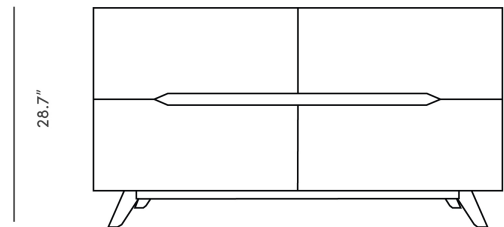

This product ships assembled for your convenience. Only the legs are detached for their protection.

Dimensions

47.2 in x 16.3 in x 28.7 in (Width x Depth x Height)

All measurements are approximations.

47.2"