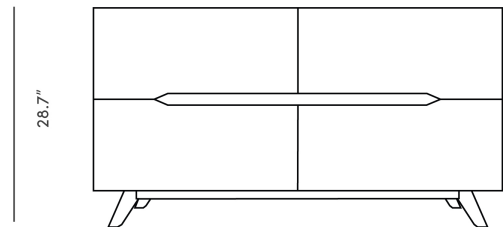

This product ships assembled for your convenience. Only the legs are detached for their protection.

Dimensions

47.2 in x 16.3 in x 28.7 in (Width x Depth x Height)

All measurements are approximations.

47.2"