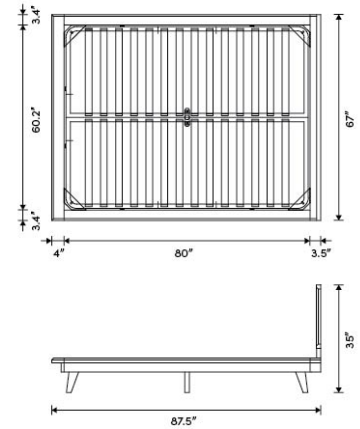

*Mattress shown in images is 9" thick

Dimensions

67 in x 87.5 in x 35 in (Width x Depth x Height)
All measurements are approximations.

Assembly Instructions
[Download](#)

ASHER BED

Queen Size

King Size