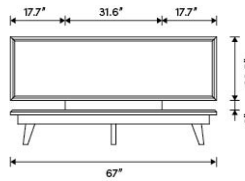

*Mattress shown in images is 9" thick

Dimensions

67 in x 87.5 in x 35 in (Width x Depth x Height)
All measurements are approximations.

Assembly Instructions
[Download](#)

ASHER BED

Queen Size

King Size