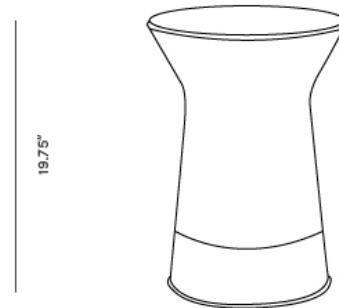

Rove Classics

Warren Side Table

Distinguished by its iconic wire base, the soft curves of this classic series are constructed from stainless steel rods and welded to horizontal and edge framing wire for a uniquely stable foundation. Subtly sophisticated for its use of natural materials and non-ostentatious color, the Warren Side Table is versatile for any room and a reliable sidekick for any lounge chair.

Details

This premium Rove Classics reproduction features:

- Polished #304 grade stainless steel resistant to chipping and flaking
- Welded horizontal and edge-framing wire
- 15 mm (5/8") thick Tempered Glass top
- Flat beveled edge underneath

This item is not manufactured by or affiliated with the original designer(s) and associated parties.

Dimensions

14.5 in x 14.5 in x 19.75 in (Width x Depth x Height)

All measurements are approximations.

14.5"

14.5"