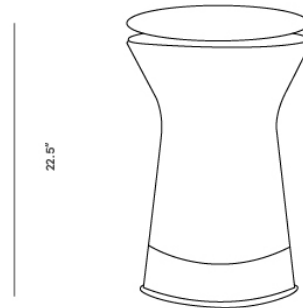

Rove Classics

Warren Stool

Distinguished by its iconic wire base, the soft curves of this classic series are constructed from stainless steel rods that are welded to horizontal and edge framing wire for a uniquely stable foundation. The perfect addition to the modern home, the striking base of the Warren Stool is topped with your choice of fully upholstered high density cushion for a comfortable seat.

Details

This premium Rove Classics reproduction features:

- Reinforced vertical steel wire rods with clear lacquer protection
- Polished #304 grade stainless steel resistant to chipping and flaking
- Premium upholstery
- Hand-stitched using braided lockstitch technology
- High density cushioning
- PU-injected foam wrapped in synthetic Dacron silk

This item is not manufactured by or affiliated with the original designer(s) and associated parties.

Dimensions

14.5 in x 14.5 in x 22.5 in (Width x Depth x Height)

All measurements are approximations.

14.5"

14.5"