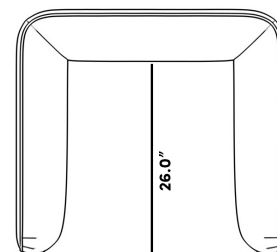

### Dimensions

37 in x 33.8 in x 30 in (Width x Depth x Height)

Seat Height: 18.5 in

Seat Depth: 26 in

All measurements are approximations.

37.0"

30.0"

18.5"

33.8"

26.0"