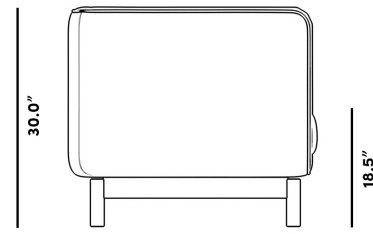

### Dimensions

37 in x 33.8 in x 30 in (Width x Depth x Height)

Seat Height: 18.5 in

Seat Depth: 26 in

All measurements are approximations.

37.0"

30.0"

18.5"

33.8"

26.0"