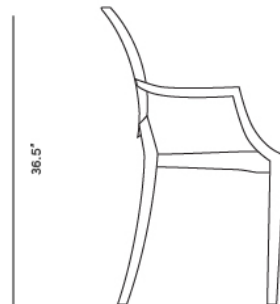

Dimensions

20.75 in x 22 in x 36.25 in (Width x Depth x Height)

Seat Height: 18.5 in

Arm Height: 26.25 in

All measurements are approximations.

20.75"

36.5"

22"