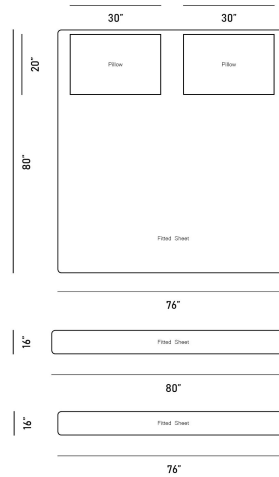

Rove Concepts

Mulberry Charmeuse Silk Sheet Set

The Mulberry Charmeuse Silk Sheet Set is the finishing touch of the essential bedding collection and luxury at its finest. The long strand natural mulberry silk in our signature weave wicks moisture and repels household allergens to ensure you have the dreamiest and most rejuvenating of sleeps. As it elegantly drapes over the body, silk's smooth surface results in less friction against hair and skin for increased health and beauty benefits. Experience the refreshing effects of silk and its sophisticated finish for an everyday indulgence, available as individual pieces or in a set. The sheet set comes with one fitted sheet, one flat sheet, and two pillowcases.

Details

- Set includes 1 fitted sheet, 1 flat sheet, 2 pillowcases
- Finest handcrafted charmeuse silk
- Long strand white mulberry natural silk
- Signature charmeuse weave finish
- Moisture wicking
- Natural insulation properties
- Hypoallergenic & Antibacterial
- Enhances your skin overnight
- 19 mommes, balanced between weight and durability

Dimensions

0 in x 0 in x 0 in (Width x Depth x Height)
All measurements are approximations.

King Size

Queen Size