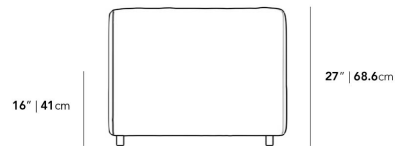

Dimensions

68.5 in x 34.3 in x 27 in (Width x Depth x Height)
All measurements are approximations.

68.5" | 174cm

16" | 41cm

27" | 68.6cm

34.3" | 87cm

23.6" | 60cm

34.3" | 87cm