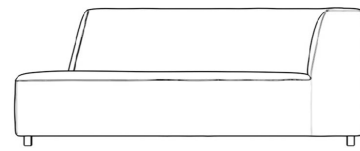

Rove Concepts

Mika Outdoor Left Arm Chaise

Discover an atmosphere of relaxation and refinement with our Mika Outdoor Left Arm Chaise. Featuring distinctive plush angles and linger-worthy seats, wrapped in UV resistant fabric the Mika evokes a sense of grace and sophistication. Grounded by low profile legs, our Mika Modular Collection was made for laid-back, inviting entertaining.

See the entire [Outdoor Mika Collection here](#).

Also available in the [Mika Outdoor Modular Sectional here](#).

Details

- Fast dry foam
- High performance aluminum frame
- Fade resistant black powder coated finish
- Waterproof UV resistant fabric seat
- Firm Feel (Learn more about our sofa firmness here.)
- Legs require light assembly

Dimensions

68.5 in x 34.3 in x 27 in (Width x Depth x Height)
All measurements are approximations.

68.5" | 174cm

16" | 41cm

27" | 68.6cm

34.3" | 87cm

23.6" | 60cm

34.3" | 87cm