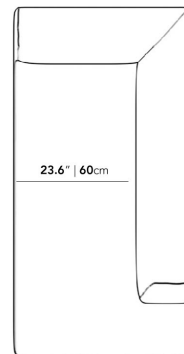

### Dimensions

68.5 in x 34.3 in x 27 in (Width x Depth x Height)  
All measurements are approximations.

68.5" | 174cm

27" | 68.6cm

16" | 41cm

34.3" | 87cm

23.6" | 60cm

34.3" | 87cm