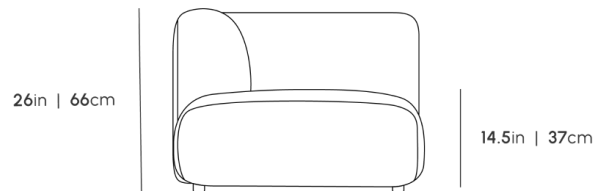

### Details

- High performance aluminum frame
- Fast dry foam
- Water and UV resistant fabric
- Low profile legs
- Includes two armless pieces, one left or right arm corner piece, and one ottoman
- Throw cushions not included
- Left Hand Facing will have the ottoman on the right, while Right Hand Facing will have the ottoman on the left
- Firm Feel (Learn more about our sofa firmness [here.](#))
- Legs require light assembly
- To join the modular pieces together please use the connector pieces that are included

### Dimensions

145.5 in x 36.25 in x 26 in (Width x Depth x Height)  
All measurements are approximations.

145.5in | 370cm

36.25in | 92cm

35.5in | 90.2cm