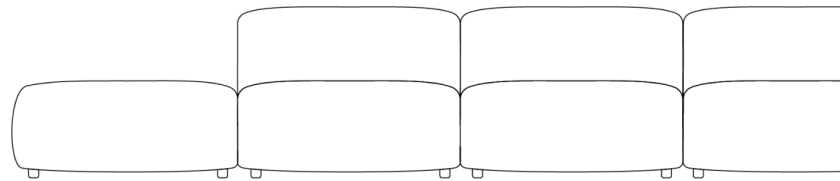

## Arya Outdoor Modular Sectional

Recline into a unity of contemporary design and minimalist values with the Arya Outdoor Modular Sectional. Perfect for relaxing with a book or a glass of wine on a calm summer night. The plush back and seat elegantly curves inwards, brimming with layers of sumptuous cushioning. Uncluttered and endlessly inviting, this piece offers a deep seat and angled back to take advantage of a clean design and tempting cushions. The Arya embodies the fundamental elements of modern design and effortlessly adds sleekness to any outdoor setting.

[Learn more about the Arya design here.](#)

Also available in an indoor version [here.](#)

### Details

- High performance aluminum frame
- Fast dry foam
- Water and UV resistant fabric
- Low profile legs
- Includes two armless pieces, one left or right arm corner piece, and one ottoman
- Throw cushions not included
- Left Hand Facing will have the ottoman on the right, while Right Hand Facing will have the ottoman on the left
- Firm Feel (Learn more about our sofa firmness [here.](#))
- Legs require light assembly
- To join the modular pieces together please use the connector pieces that are included

### Dimensions

145.5 in x 36.25 in x 26 in (Width x Depth x Height)  
All measurements are approximations.

145.5in | 370cm

36.25in | 92cm

35.5in | 90.2cm