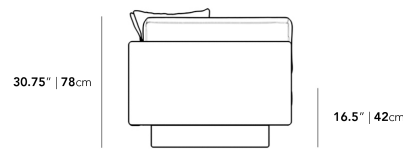

We recommend our custom-fit outdoor covers (sold separately) to protect and ensure lasting durability for years of use. Find more information here.

Dimensions

88.25 in x 37.5 in x 30.75 in (Width x Depth x Height)
 Seat Height: 16.5 in
 Seat Depth: 24.5 in
 All measurements are approximations.

Assembly Instructions
[Download](#)

88.25" | 224cm

30.75" | 78cm

16.5" | 42cm

37.5" | 95.2cm

24.5" | 62cm

37.5" | 95.2cm