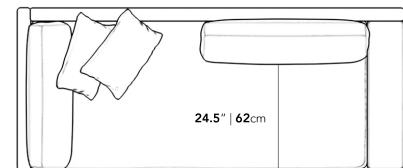

We recommend our custom-fit outdoor covers (sold separately) to protect and ensure lasting durability for years of use. Find more information here.

Dimensions

88.25 in x 37.5 in x 30.75 in (Width x Depth x Height)
 Seat Height: 16.5 in
 Seat Depth: 24.5 in
 All measurements are approximations.

Assembly Instructions
[Download](#)

88.25" | 224cm

30.75" | 78cm

16.5" | 42cm

37.5" | 95.2cm

24.5" | 62cm

37.5" | 95.2cm