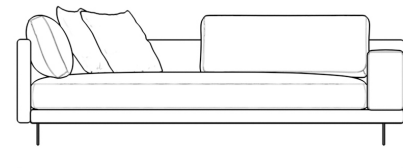

88.25" | 224cm