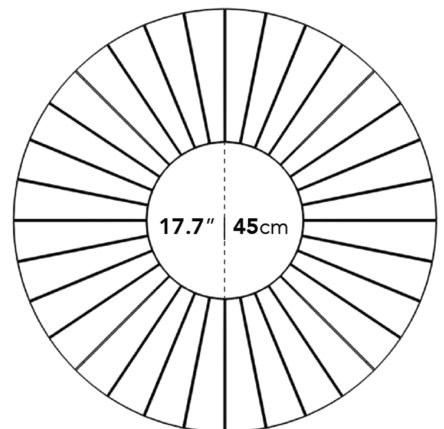

Also available in an indoor version here.

Explore our entire Winston Collection here.

Details

- Sealed teak wood top
- Choice of aluminum base in white or black
- Width of base is 21.6 inches
- Light assembly required

Dimensions

48 in x 48 in x 29.7 in (Width x Depth x Height)
All measurements are approximations.

Assembly Instructions
[Download](#)

29.7" | 75.4cm

0.6"

21.6" | 54.9cm

17.7" | 45cm

48"