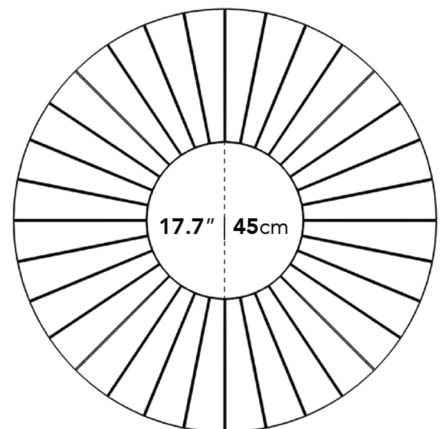

Also available in an indoor version here.

Explore our entire Winston Collection here.

Details

- Sealed teak wood top
- Choice of aluminum base in white or black
- Width of base is 21.6 inches
- Light assembly required

Dimensions

48 in x 48 in x 29.7 in (Width x Depth x Height)
All measurements are approximations.

Assembly Instructions

[Download](#)

29.7" | 75.4cm

0.6"

21.6" | 54.9cm

17.7" | 45cm

48"