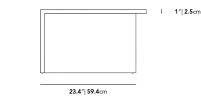

### Dimensions

40 in x 26 in x 11.5 in (Width x Depth x Height)  
All measurements are approximations.

Terra Modular Coffee Table Deluxe High

Terra Modular Coffee Table Deluxe Low