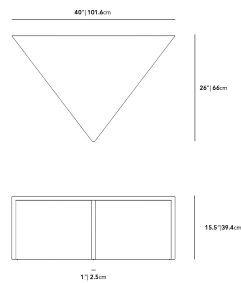

### Dimensions

40 in x 26 in x 11.5 in (Width x Depth x Height)  
All measurements are approximations.

Terra Modular Coffee Table Deluxe High

Terra Modular Coffee Table Deluxe Low