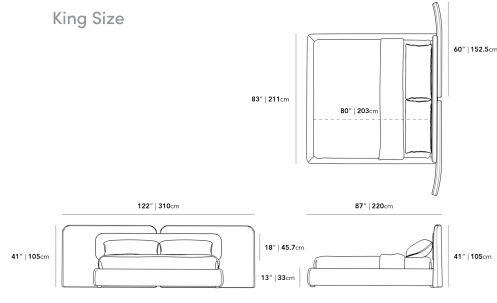

Explore our entire Angelo Collection here.

Details

- California Phase 2 Compliant MDF
- Standard quality framing is secured with strong metal brackets
- European flexible slat system included
- Upholstered in durable modern fabric
- Full frame wrapped in high-density foam cushioning
- Approximately 1-2 inch mattress inset
- Round legs
- Assembly required

Dimensions

106.3 in x 87 in x 41 in (Width x Depth x Height)
All measurements are approximations.

Assembly Instructions
[Download](#)

Queen Size

King Size

Cal King Size