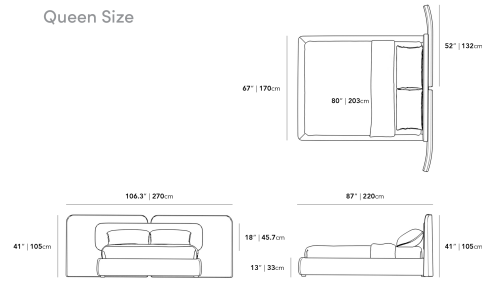

Explore our entire Angelo Collection here.

Details

- California Phase 2 Compliant MDF
- Standard quality framing is secured with strong metal brackets
- European flexible slat system included
- Upholstered in durable modern fabric
- Full frame wrapped in high-density foam cushioning
- Approximately 1-2 inch mattress inset
- Round legs
- Assembly required

Dimensions

106.3 in x 87 in x 41 in (Width x Depth x Height)
All measurements are approximations.

Assembly Instructions
[Download](#)

Queen Size

King Size

Cal King Size