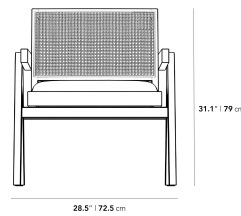

### Dimensions

28.5 in x 27.5 in x 31.1 in (Width x Depth x Height)

Seat Height: 18.3 in

Seat Depth: 18.8 in

All measurements are approximations.

Upholstery Seating:

Cane Seating: