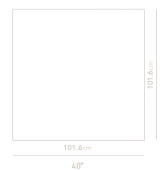

Natural markings and spots may vary

Dimensions

40 in x 40 in x 9.4 in (Width x Depth x Height)

Additional Dimensions

60 in x 40 in x 9.4 in - (Matte Black - Liza Coffee Table Base Options, 40" x 60" | 102 x 152cm Size, Viola Marble Surfaces)

60 in x 40 in x 9.4 in - (Matte Black - Liza Coffee Table Base Options, 40" x 60" | 102 x 152cm Size, White Travertine Surfaces)

60 in x 40 in x 9.4 in - (Matte Black - Liza Coffee Table Base Options, 40" x 60" | 102 x 152cm Size, Silver Travertine Surfaces)

All measurements are approximations.

Assembly Instructions

[Download](#)

Liza Coffee Table Indoor - 40x40

Liza Coffee Table Indoor - 60x40