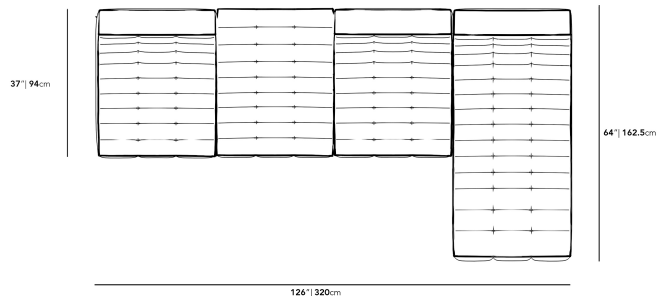

This item is not manufactured by or affiliated with the original designer(s) and associated parties

Dimensions

126 in x 64 in x 31 in (Width x Depth x Height)

Seat Height: 16.5 in

All measurements are approximations.

31.5\"/>

31.5\"/>

31.5\"/>

31.5\"/>

31\"/>

78.8cm

49.6\"/>

128cm

37\"/>

94cm

64\"/>

162.5cm

126\"/>

320cm