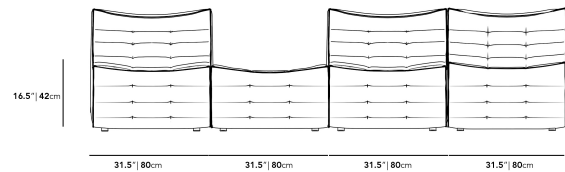

This item is not manufactured by or affiliated with the original designer(s) and associated parties

Dimensions

126 in x 64 in x 31 in (Width x Depth x Height)

Seat Height: 16.5 in

All measurements are approximations.

31.5\"/>

31.5\"/>

31.5\"/>

31.5\"/>

31\"/>

78.8cm

49.6\"/>

128cm

37\"/>

94cm

64\"/>

162.5cm

126\"/>

320cm