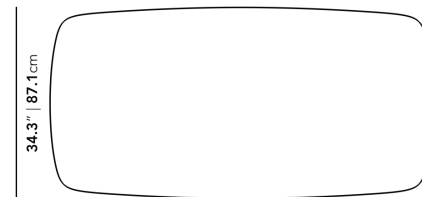

### Dimensions

95 in x 34.5 in x 30 in (Width x Depth x Height)  
All measurements are approximations.

[Assembly Instructions](#)  
[Download](#)

### Evelyn Dining Table 71"

70.9" | 180.1cm

### Evelyn Dining Table 95"

95" | 241.3cm