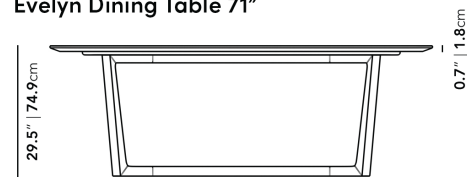

### Dimensions

95 in x 34.5 in x 30 in (Width x Depth x Height)  
All measurements are approximations.

[Assembly Instructions](#)  
[Download](#)

### Evelyn Dining Table 71"

70.9" | 180.1cm

### Evelyn Dining Table 95"

95" | 241.3cm