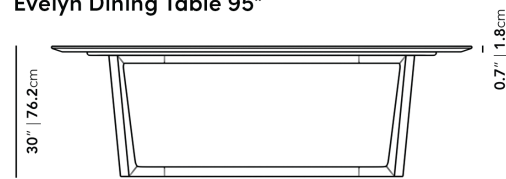

### Dimensions

95 in x 34.5 in x 30 in (Width x Depth x Height)  
All measurements are approximations.

[Assembly Instructions](#)  
[Download](#)

### Evelyn Dining Table 71"

70.9" | 180.1cm

### Evelyn Dining Table 95"

95" | 241.3cm