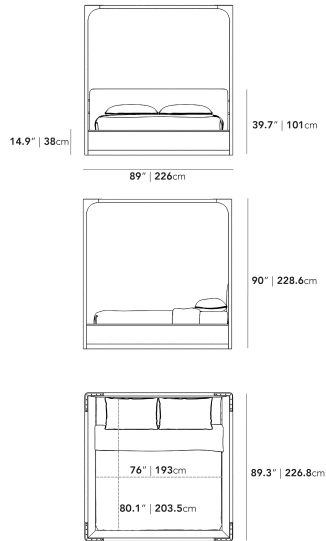

Details

- Grey Oak Veneer frame
- California Phase 2 Compliant MDF
- Standard quality framing is secured with strong metal brackets
- 3 preinstalled adjustable slat heights
- European flexible slat system included
- Headboard upholstered in plush velvet
- Champagne-colored brass connector on the headboard
- Approximately 3-inch mattress inset
- Assembly required

*Mattress in the images is 8" thick

Dimensions

72.8 in x 88.6 in x 90 in (Width x Depth x Height)
All measurements are approximations.

King Size

Queen Size