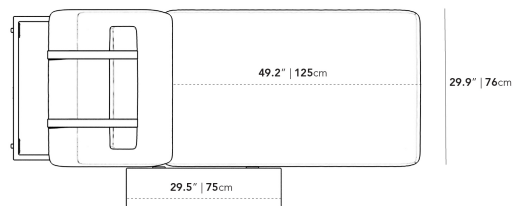

Dimensions

77.6 in x 38.3 in x 12.6 in (Width x Depth x Height)
All measurements are approximations.

Assembly Instructions

[Download](#)

39.3" | 99.3cm

49.2" | 125cm

29.9" | 76cm

29.5" | 75cm

28.3" | 72cm

12.6" | 32cm

76" | 193cm