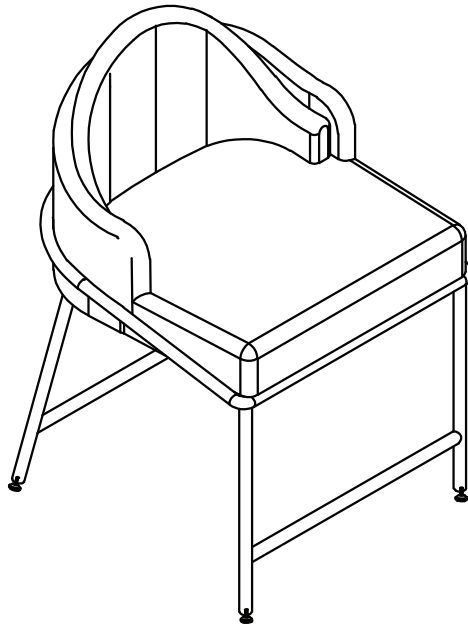

ROVECONCEPTS

Refined Luxury Living

ANGELO COUNTER STOOL ASSEMBLY INSTRUCTIONS

HARDWARE

A

x1

B

x1

C

x4
Ø12*1

D

x4
ØM6*40

E

x1
M4

F

x4