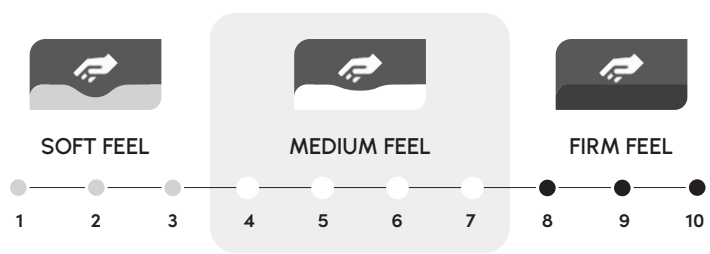

Medium Feel

Providing support and durability. Our sofas featuring a medium-firm feel are an outstanding option if you are seeking a more structured sofa silhouette that will maintain its shape over time.

4

5

6