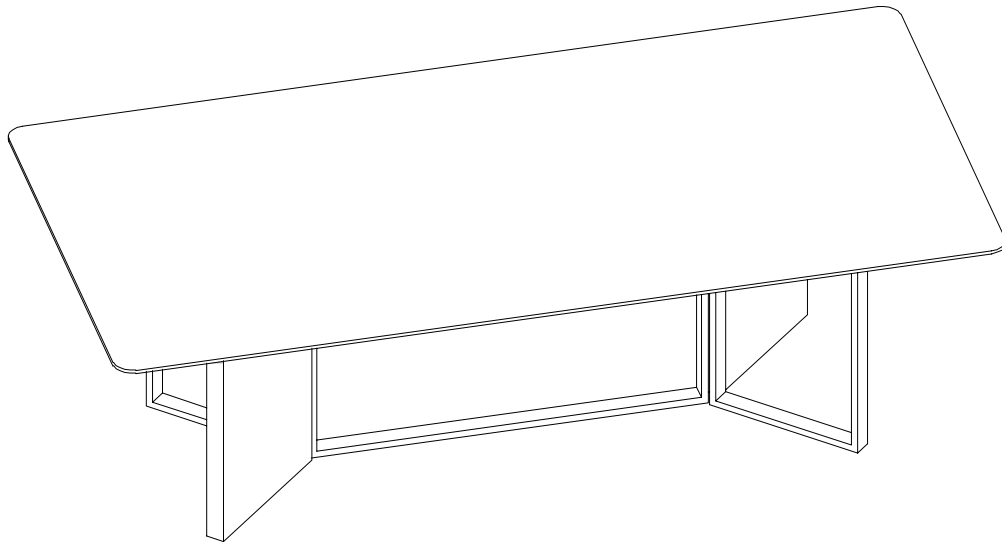

ROVECONCEPTS

Refined Luxury Living

TERZO TABLE ASSEMBLY INSTRUCTIONS

HARDWARE

A

x2

B

x1

C

x1

D

x22
M8*15

E

x1
M6

STEP 1

STEP 2