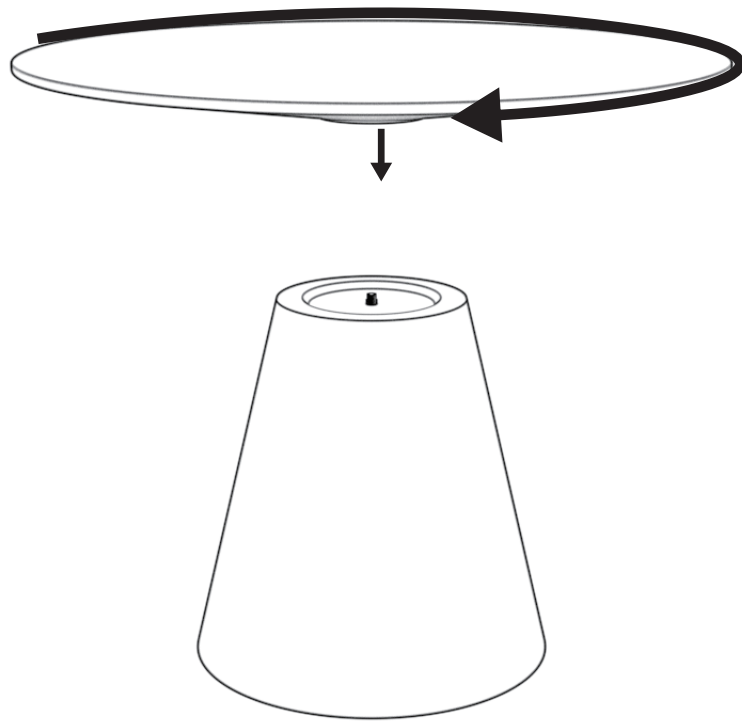

ROVECONCEPTS

Refined Luxury Living

WINSTON CONCRETE DINING TABLE ASSEMBLY INSTRUCTIONS

HARDWARE

A

x1
18mm

STEP 1

STEP 2

STEP 3